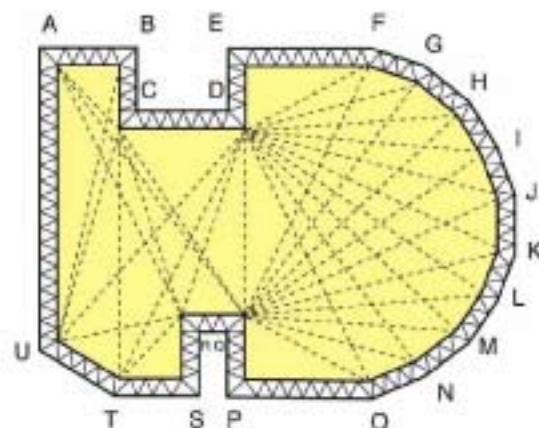

Rely on the NEWMAT guaranty...

The BATINEWLINE product line is the latest addition to the NEWMAT Stretch Ceiling Systems available worldwide. NEWMAT offers a ten-year guaranty on all of its products.

Propriétés techniques Technical data	BNL	BXD	Normes / Norms
Poids au m² / Weight per sqm	500 g/m²	480 g/m²	NF EN ISO 2288-2 / EN 22289/2
Résistance rupture (chaîne/trame) Resistance to rupture (chain/mesh)	230/200daN/5cm	45/85caN/5cm	NF EN ISO 1421 / NFQ 37.103
Stabilité dimensionnelle Dimensional stability	0% de retrait 0% shrinkage	0% de retrait 0% shrinkage	30 ms à 80° C 30 ms at 80° C
Reaction au feu / Fire rating	M1 A1	M1 A1	NFP 92.503 ASTM E84
Porosité / Opening	20%	52%	
Laine / Width	180 cm	180 cm	
Système d'assurance qualité Quality Assurance	ISO 9002	ISO 9002	

Résistant aux micro-organismes et aux variations thermiques. Grande stabilité des couleurs.
Installation systems : - Grèmets + élastiques ou jones + ressorts + voile
Sécurité : la gamme BATINEWLINE M1 est une toile ignifugue pour établissements recevant du public.
Les caractéristiques techniques indiquées sont des valeurs moyennes.

Resistant to micro-organisms and thermal variations. High color fastness.
Installation systems : - Grèmets + elastic straps
- Retaining rods + springs
- Mesh

BATINEWLINE, la garantie des produits de **BATYLINE® FERRARI**

Logiciel BATINEWLINE 101