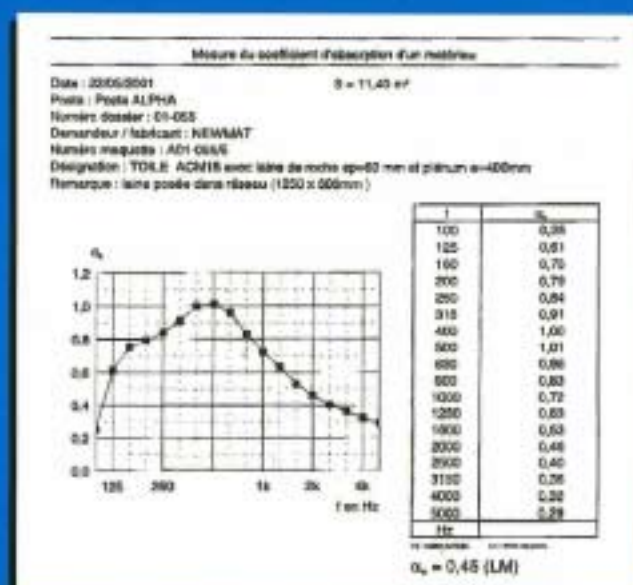

# Microperf ACM 15\*

Le plafond tendu pour le confort acoustique des lieux publics et habitat privé. M1/B1

ACM 15

Blanc

**CSTB**  
Le fait en construction

G CENTER

The image shows a close-up, low-angle view of a building's interior or entrance. A prominent feature is a curved, white, metallic-looking ceiling element that arches over the space. Two circular recessed lights are embedded in the ceiling, emitting a warm glow. Below the ceiling, a horizontal band of blue and red panels runs across the frame. The word "G CENTER" is visible on the blue section of this band. The background shows a dark, possibly glass-walled area, and a red vertical element is visible on the right side.