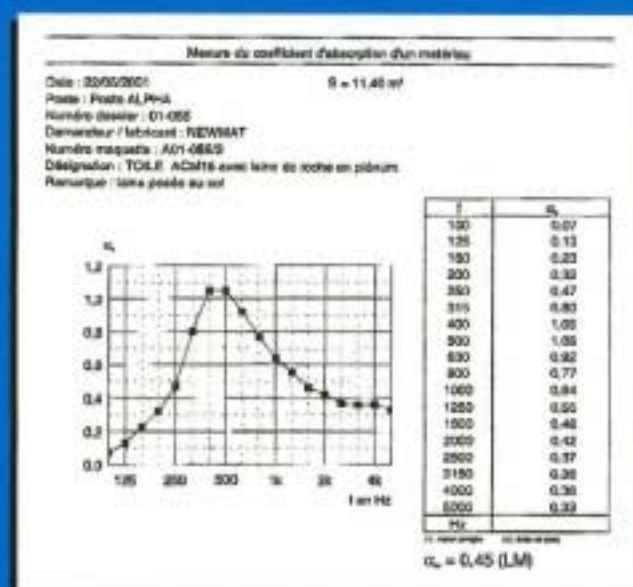

# Microperf ACM 15\*

Le plafond tendu pour le confort acoustique des lieux publics et habitat privé. M1/B1

ACM 15

Blanc

**CSTB**  
Le fait en construction

G CENTER

The image shows a close-up, low-angle view of a building's interior or entrance. A prominent feature is a curved, white, metallic-looking ceiling element that arches over the space. Two circular recessed lights are embedded in the ceiling, emitting a warm glow. Below the ceiling, a horizontal band of blue and red panels runs across the frame. The word "G CENTER" is visible on the blue section of this band. The background shows a dark, possibly glass-walled area, and a red vertical element is visible on the right side.