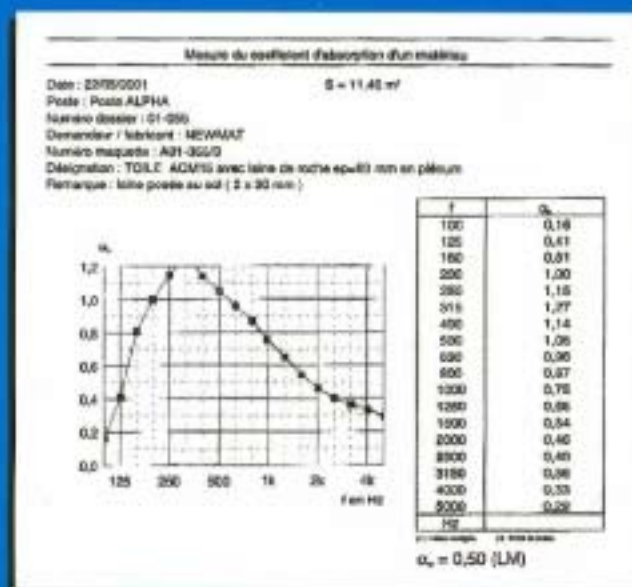

# Microperf ACM 15\*

Le plafond tendu pour le confort acoustique des lieux publics et habitat privé. M1/B1

ACM 15

Blanc

**CSTB**  
Le fait en construction

G CENTER

The image shows a close-up, low-angle view of a building's interior or entrance. A prominent feature is a curved, white, metallic-looking ceiling element that arches over the space. Two circular recessed lights are embedded in the ceiling, emitting a warm glow. Below the ceiling, a horizontal band of blue and red panels runs across the frame. The word "G CENTER" is visible on the blue section of this band. The background shows a dark, possibly glass-walled area, and a red vertical element is visible on the right side.