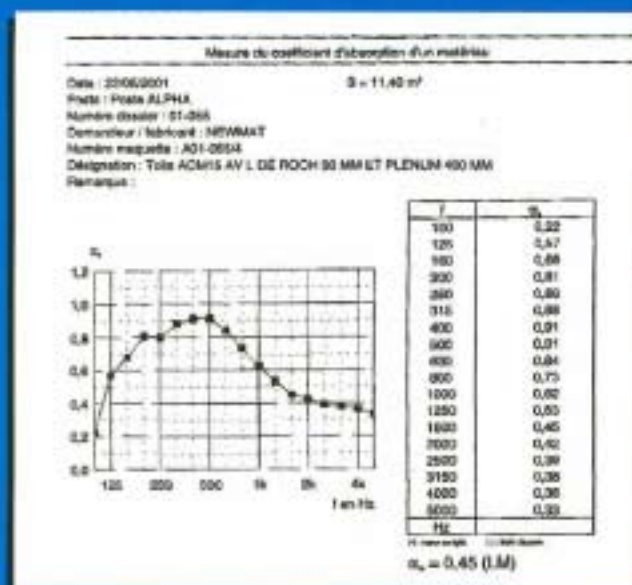

# Microperf ACM 15\*

Le plafond tendu pour le confort acoustique des lieux publics et habitat privé. M1/B1

ACM 15

Blanc

**CSTB**  
Le fait en construction

G CENTER

The image shows a close-up, low-angle view of a building's interior or entrance. A prominent feature is a curved, white, metallic-looking ceiling element that arches over the space. Two circular recessed lights are embedded in the ceiling, emitting a warm glow. Below the ceiling, a horizontal band of blue and red panels runs across the frame. The word "G CENTER" is visible on the blue section of this band. The background shows a dark, possibly glass-walled area, and a red vertical element is visible on the right side.